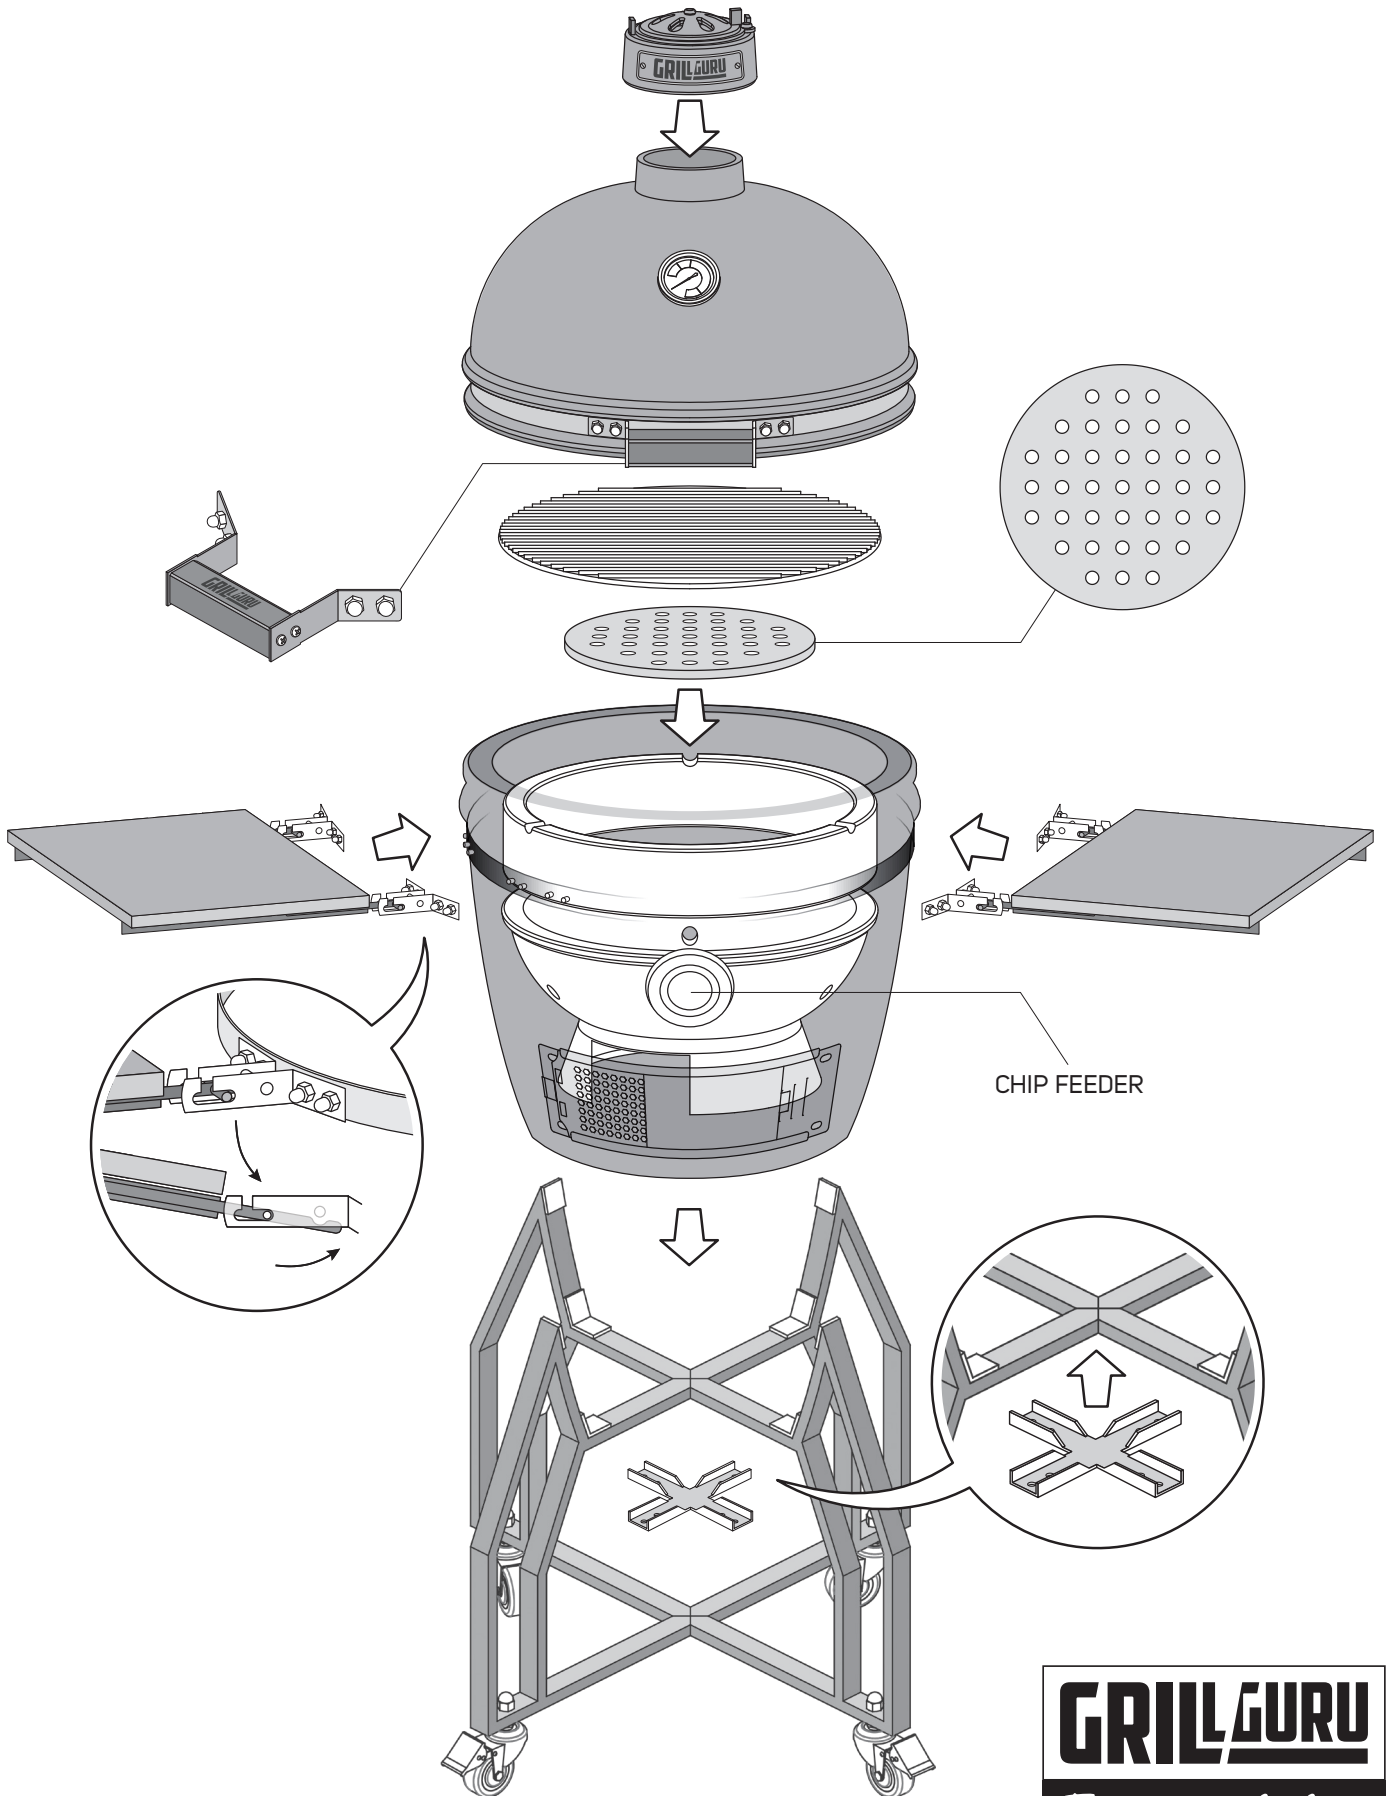

# QUICK START GUIDE

GRILL GURU ELITE BLACK LARGE | GRILL GURU CLASSIC LARGE

Go for full instruction guide to [www.GrillGuru.nl](http://www.GrillGuru.nl)